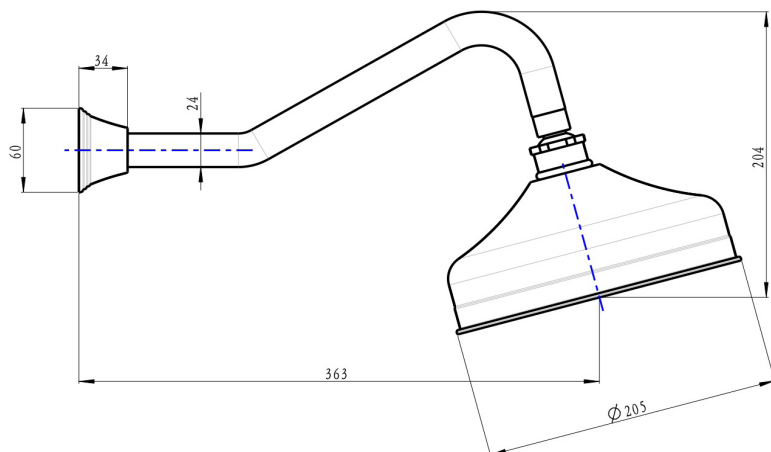

Vintage Brass Shower Head and Wall Arm

Chrome

Product Specifications

Code	VIN-39-CH
Barcode	9339897017435
Material	Brass
Finish	Chrome

WELS Rating	3 Star
WELS Reg No	S17734
WELS L/Min	9L/Min

Experience, *the difference.*